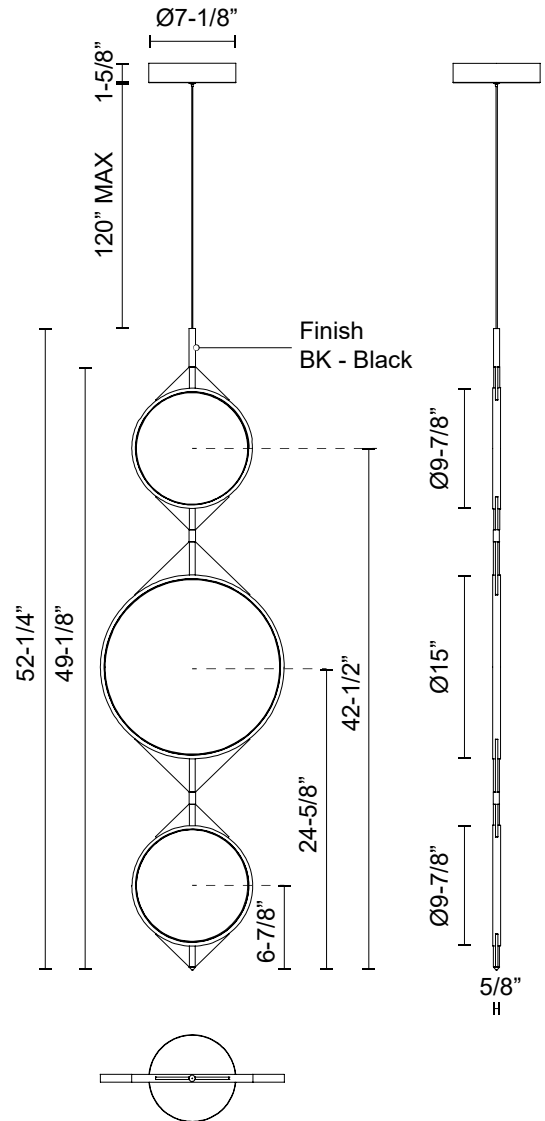

SERIF
PD84353
PENDANTS

PROJECT

PD84353-BK
Black

SPECIFICATION DETAILS

* For custom options, consult factory for details.

Fixture Dimensions	L15" x W5/8" x H52-1/4"
Light Source	LED with DC Driver
Wattage	32W
Total Lumens	2720lm
Delivered Lumens	1435lm*
Voltage	120V
Color Temperature	3000K
CRI (Ra)	90CRI
Optional Color Temps	2700K - 5000K Available, Minimum Order Quantities Apply
LED Rated Life	50,000 hours
Dimming	100% - 10%, TRIAC or ELV Dimmer (Not Included)
Adjustable	Yes
Wire Length	120" Max
Wire Type	Black Coaxial Wire
Minimum Hang Height	56"
Diffuser Details	Frosted Silicone Diffuser
Location	Dry
Warranty	5 Years
Canopy Dimensions	D7-1/8" x H1-5/8"

DESCRIPTION

The Serif Collection features clean, angular geometrics colliding in harmony. Minimal yet impactful, the rings of light seem to float organically in air. Each piece of the Serif Collection is adjustable to fit your style, from minimal and clean uniform rings, to free-form. This versatility makes it the perfect mixture of both two- and three-dimensional art depending on the ring formations you create.